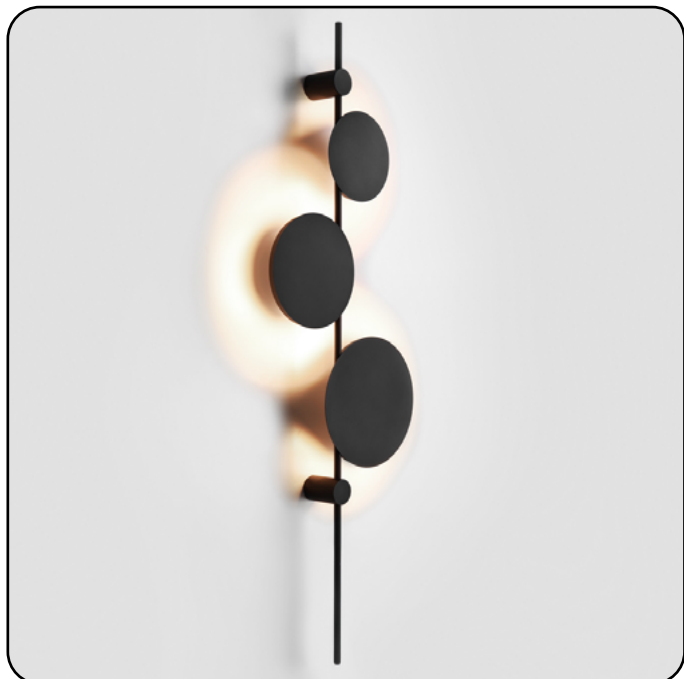

PLANETS

668340.05.05.92

Width:	46 cm
Length:	140 cm
Spacing from wall:	11 cm
Lampholder / Socket:	LED
Number of light sources:	3
Max. wattage:	12 W (watts)
Color temperature:	4000 K
Voltage:	230 V (volt)
Material:	metal
Color:	black
Lamp included:	yes
Protection class:	IP20