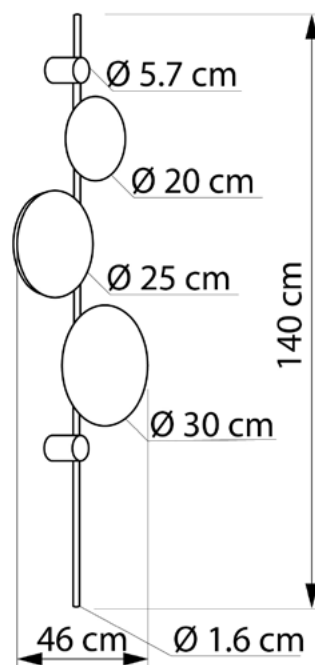

PLANETS

668340.05.05.92

Width:	46 cm
Length:	140 cm
Spacing from wall:	11 cm
Lampholder / Socket:	LED
Number of light sources:	3
Max. wattage:	12 W (watts)
Color temperature:	4000 K
Voltage:	230 V (volt)
Material:	metal
Color:	black
Lamp included:	yes
Protection class:	IP20