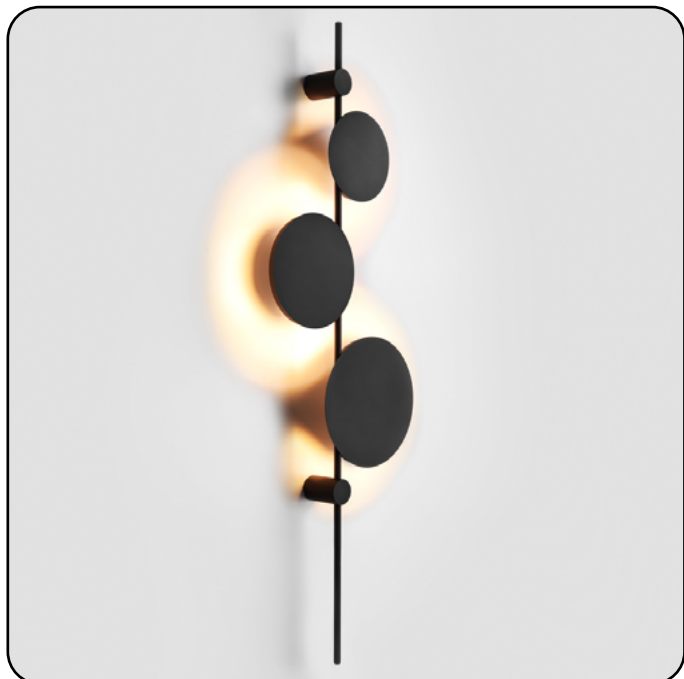

PLANETS

668340.05.05.91

Width:	46 cm
Length:	140 cm
Spacing from wall:	11 cm
Lampholder / Socket:	LED
Number of light sources:	3
Max. wattage:	12 W (watts)
Color temperature:	3000 K
Voltage:	230 V (volt)
Material:	metal
Color:	black
Lamp included:	yes
Protection class:	IP20