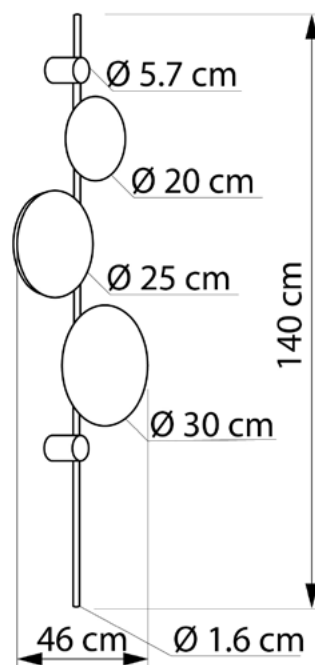

PLANETS

668340.05.05.91

Width:	46 cm
Length:	140 cm
Spacing from wall:	11 cm
Lampholder / Socket:	LED
Number of light sources:	3
Max. wattage:	12 W (watts)
Color temperature:	3000 K
Voltage:	230 V (volt)
Material:	metal
Color:	black
Lamp included:	yes
Protection class:	IP20