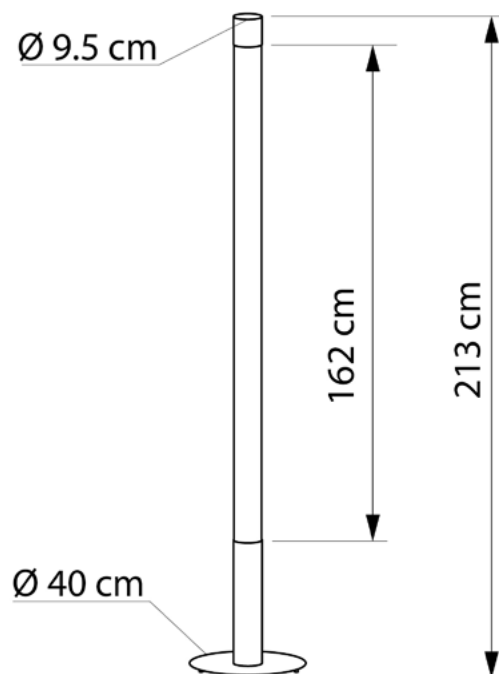

Floor lamps

Imperium Light

PINE

667144.OI.O5.93

Height:	233 cm
Diameter:	40 cm
Diameter of lampshade:	9.5 cm
Height of lampshade:	162 cm
Lampholder / Socket:	LED
Number of light sources:	1
Max. wattage:	23 W (watts)
Voltage:	230 V (volt)
Color temperature:	6000 K
Material:	metal / plastic
Color:	white / black
Lamp included:	yes
Protection class:	IP20