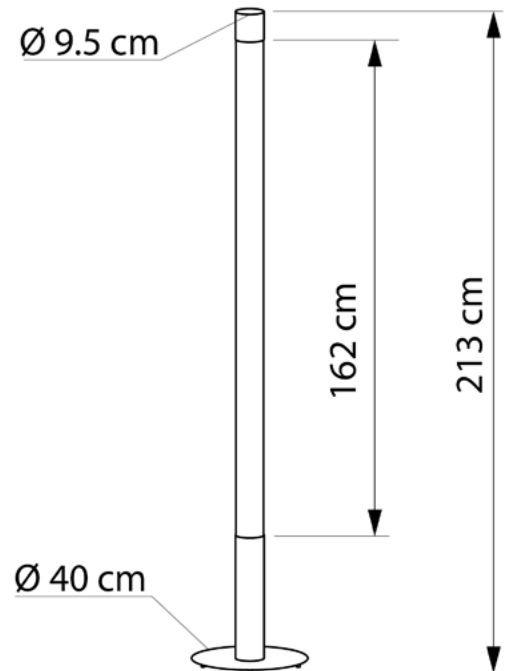

Floor lamps

Imperium Light

PINE

667144.OI.O5.92

Height:	233 cm
Diameter:	40 cm
Diameter of lampshade:	9.5 cm
Height of lampshade:	162 cm
Lampholder / Socket:	LED
Number of light sources:	1
Max. wattage:	23 W (watts)
Voltage:	230 V (volt)
Color temperature:	4000 K
Material:	metal / plastic
Color:	white / black
Lamp included:	yes
Protection class:	IP20