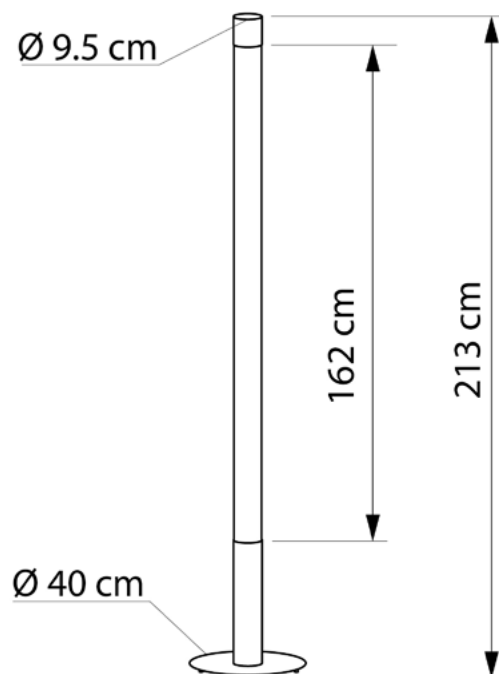

Floor lamps

Imperium Light

PINE

667144.01.05.91

Height:	233 cm
Diameter:	40 cm
Diameter of lampshade:	9.5 cm
Height of lampshade:	162 cm
Lampholder / Socket:	LED
Number of light sources:	1
Max. wattage:	23 W (watts)
Voltage:	230 V (volt)
Color temperature:	3000 K
Material:	metal / plastic
Color:	white / black
Lamp included:	yes
Protection class:	IP20