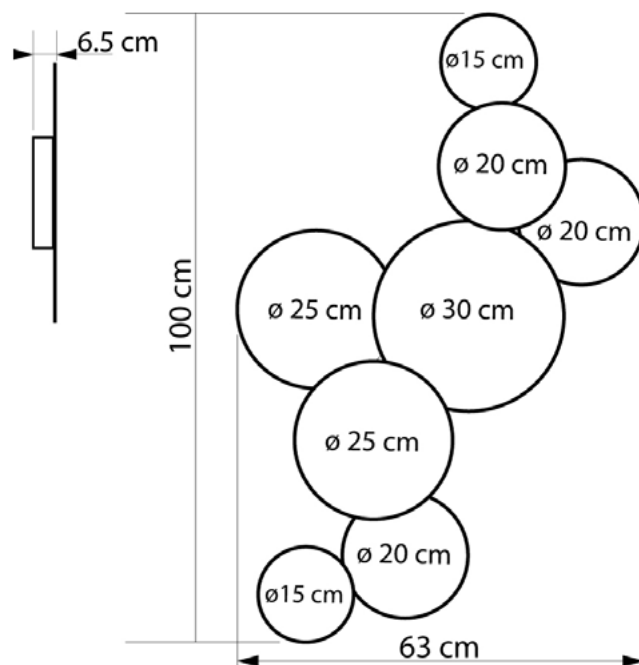

Wall Sconce

Imperium Light

MARIA

6667100.99.99

Height:	100 cm
Width:	63 cm
Spacing from wall:	6,5 cm
Lampholder / Socket:	G9
Number of light sources:	7
Max. wattage:	35 W (watts)
Voltage:	230 V (volt)
Material:	metal
Color:	multicolor
Lamp included:	no
Protection class:	IP20