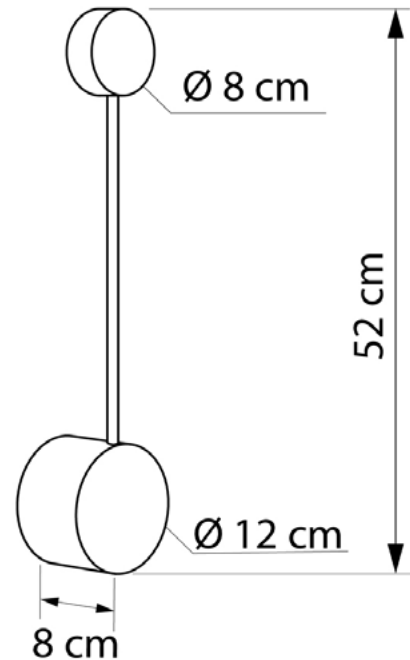

ANTENNA

665152.OI.93

Length:	52 cm
Spacing from wall:	8 cm
Lampholder / Socket:	LED
Number of light sources:	1
Max. wattage:	4 W (watts)
Color temperature:	6000 K (Kelvin)
Voltage:	220 V (volt)
Material:	metal
Color: white	white
Lamp included:	yes
Protection class: IP20	IP20