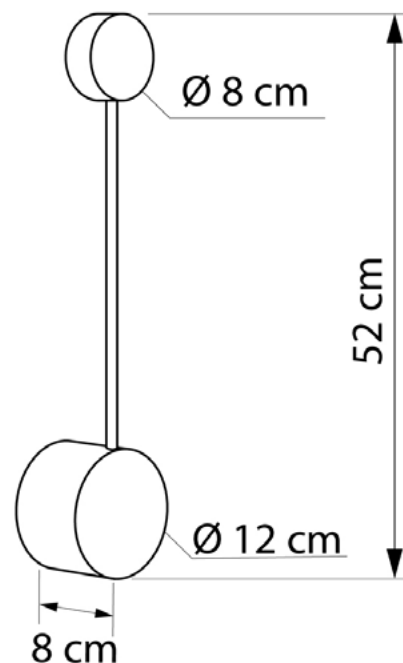

ANTENNA

665152.OI.92

Length:	52 cm
Spacing from wall:	8 cm
Lampholder / Socket:	LED
Number of light sources:	1
Max. wattage:	4 W (watts)
Color temperature:	4000 K (Kelvin)
Voltage:	220 V (volt)
Material:	metal
Color: white	white
Lamp included:	yes
Protection class: IP20	IP20