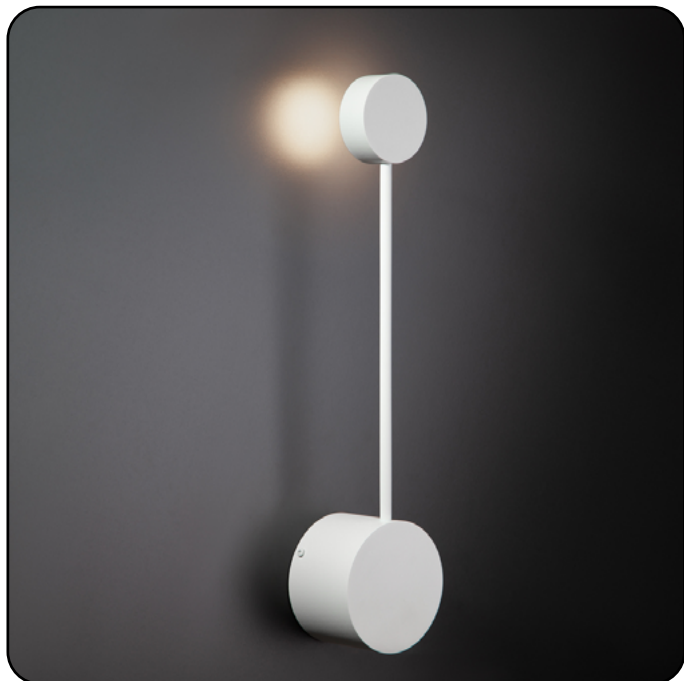

ANTENNA

665152.OI.92

Length:	52 cm
Spacing from wall:	8 cm
Lampholder / Socket:	LED
Number of light sources:	1
Max. wattage:	4 W (watts)
Color temperature:	4000 K (Kelvin)
Voltage:	220 V (volt)
Material:	metal
Color: white	white
Lamp included:	yes
Protection class: IP20	IP20