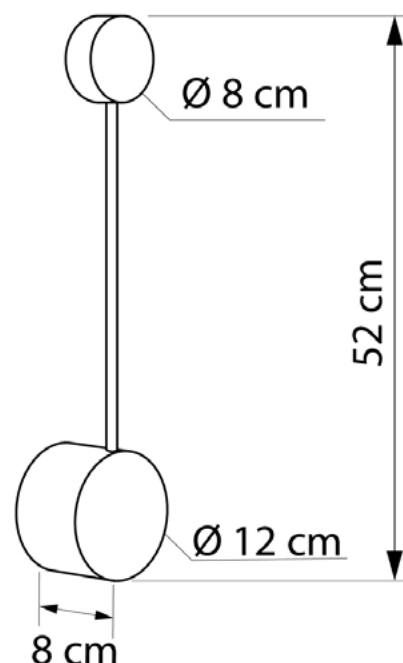

ANTENNA

665152.OI.91

Length:	52 cm
Spacing from wall:	8 cm
Lampholder / Socket:	LED
Number of light sources:	1
Max. wattage:	4 W (watts)
Color temperature:	3000 K (Kelvin)
Voltage:	220 V (volt)
Material:	metal
Color: white	white
Lamp included:	yes
Protection class: IP20	IP20