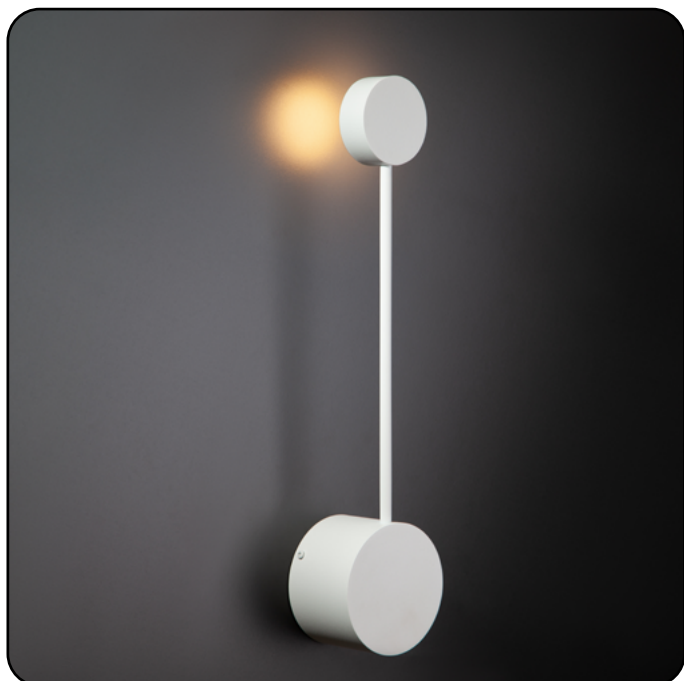

ANTENNA

665152.OI.91

Length:	52 cm
Spacing from wall:	8 cm
Lampholder / Socket:	LED
Number of light sources:	1
Max. wattage:	4 W (watts)
Color temperature:	3000 K (Kelvin)
Voltage:	220 V (volt)
Material:	metal
Color: white	white
Lamp included:	yes
Protection class: IP20	IP20