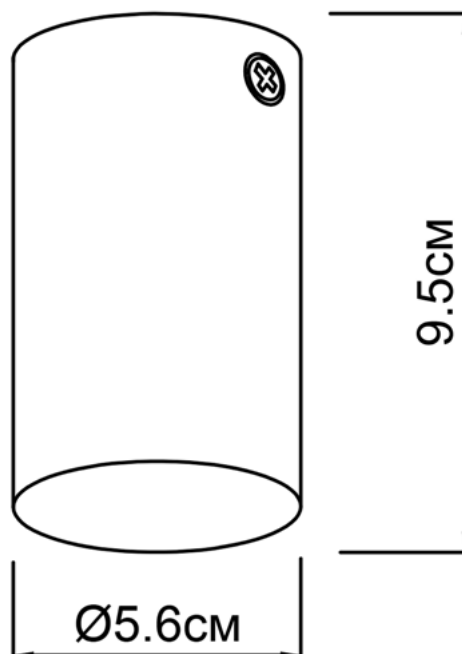

ACCENT MULTI

66410.01.12

Height:	9.5 cm
Diameter:	5.6 cm
Lampholder / Socket:	MR16 GU10
Number of light sources:	1
Max. wattage:	50 W
Voltage:	230 V
Material:	metal
Color:	white/ gold
Lamp included:	no
Protection class:	IP20