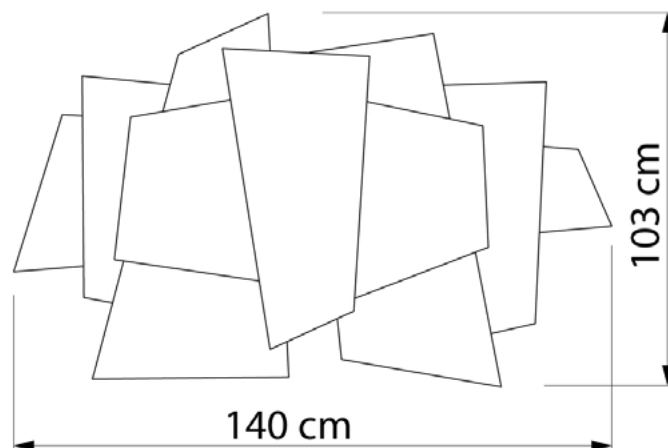

GOLDEN GATE

663140.12.12

Height:	103 cm
Width:	140 cm
Spacing from wall:	13 cm
Lampholder / Socket:	LED
Number of light sources:	1
Max. wattage:	170 W (watts)
Voltage:	230 V (volt)
Material:	aluminum
Color:	gold
Lamp included:	yes
Protection class:	IP20