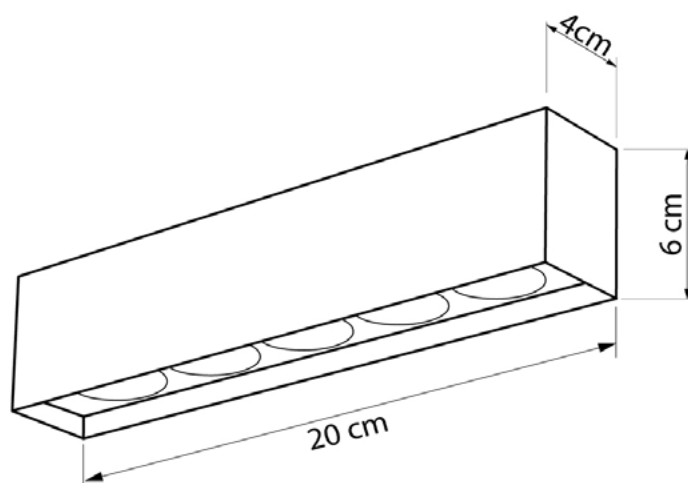

EXPRESS

662520.05.01.913

Height:	6 cm
Width:	4 cm
Length:	20 cm
Lampholder / Socket:	LED
Number of light sources:	1
Max. wattage:	15 W (watts)
Color temperature:	6000 K (Kelvin)
Voltage:	220 V (volt)
Material:	metal
Color:	black / white
Lamp included:	yes
Protection class:	IP20