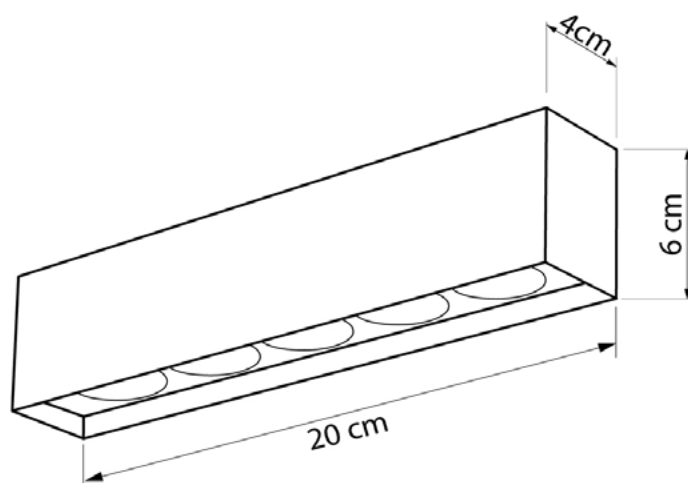

EXPRESS

662520.05.01.912

Height:	6 cm
Width:	4 cm
Length:	20 cm
Lampholder / Socket:	LED
Number of light sources:	1
Max. wattage:	15 W (watts)
Color temperature:	4000 K (Kelvin)
Voltage:	220 V (volt)
Material:	metal
Color:	black / white
Lamp included:	yes
Protection class:	IP20