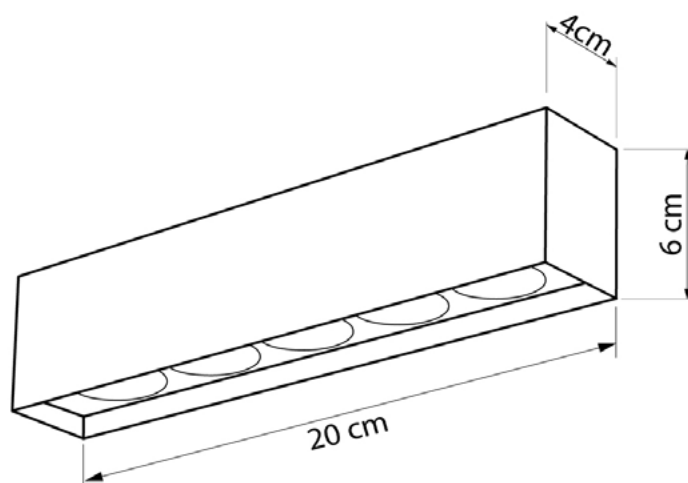

EXPRESS

662520.05.01.91

Height:	6 cm
Width:	4 cm
Length:	20 cm
Lampholder / Socket:	LED
Number of light sources:	1
Max. wattage:	15 W (watts)
Color temperature:	3000 K (Kelvin)
Voltage:	220 V (volt)
Material:	metal
Color:	black / white
Lamp included:	yes
Protection class:	IP20