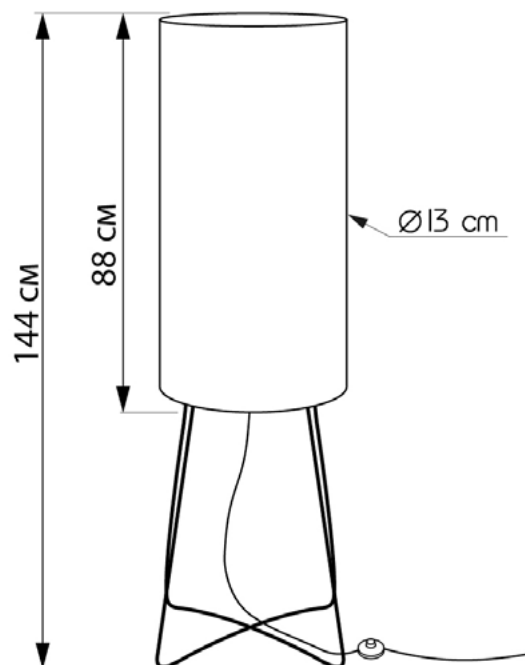

## Floor lamps

Imperium Light

NORCROSS

660144.01.08

Height:	144 cm
Diameter:	40 cm
Diameter of lampshade:	40 cm
Height of lampshade:	88 cm
Lampholder / Socket:	E27
Number of light sources:	1
Max. wattage:	60 W (watts)
Voltage:	230 V (volt)
Material:	metal / cloth
Color:	white / grey
Lamp included:	no
Protection class:	IP20