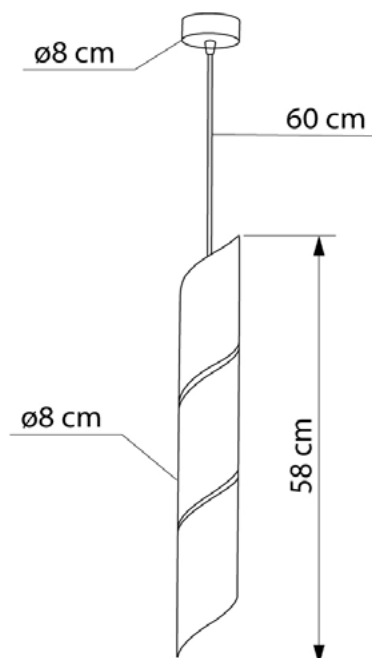

TOURCOING

659180.05.05

Height:	118 cm
Diameter of lampshade:	8 cm
Height of lampshade:	58 cm
Lampholder / Socket:	E27
Number of light sources:	1
Max. wattage:	60W (watts)
Voltage:	220 V (volt)
Material:	metal
Color:	black
Lamp included:	no
Protection class:	IP20