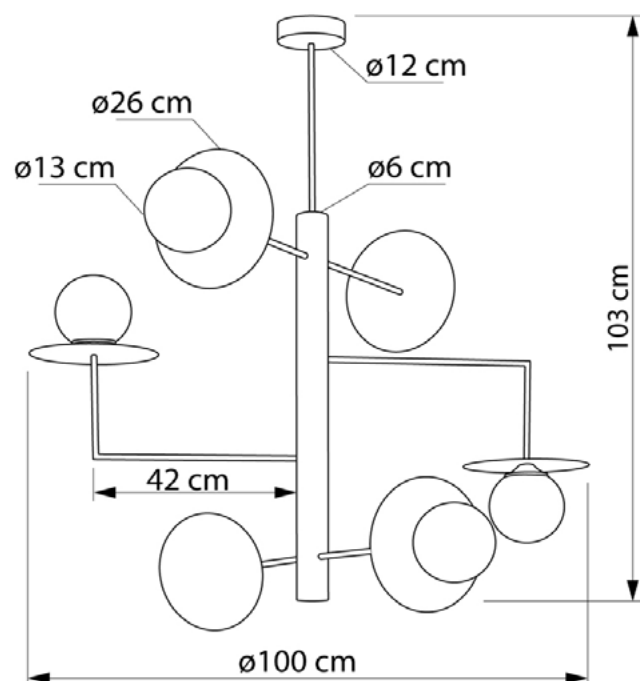

Suspension lamps

Imperium Light

ATOL

6586100.05.01

Height:	103 cm
Diameter:	100 cm
Diameter of lampshade:	13 cm
Lampholder / Socket:	E14
Number of light sources:	6
Max. wattage:	60 W (watts)
Voltage:	230 V (volt)
Material:	metal / glass
Color:	black / white
Lamp included:	no
Protection class: IP20	IP20