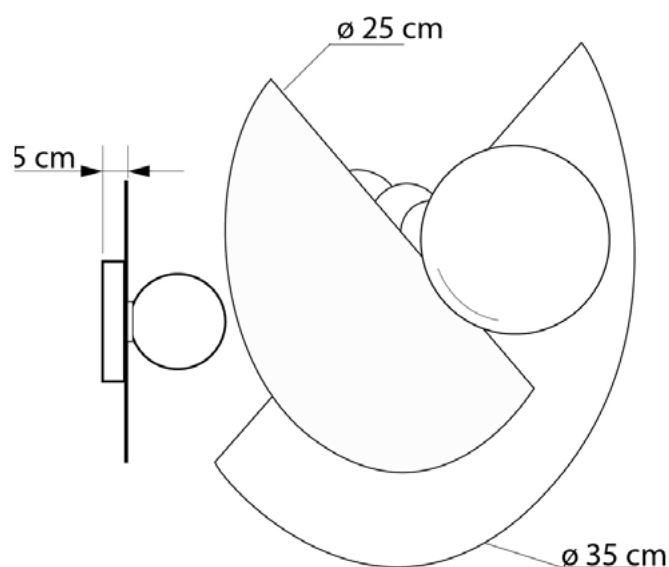

TURANGii

657135.70.01

Diameter:	35 cm
Lampholder / Socket:	E27
Number of light sources:	1
Max. wattage:	60 W (watts)
Voltage:	230 V (volt)
Material:	metal
Color:	peachy / white
Lamp included:	no
Protection class:	class: IP20