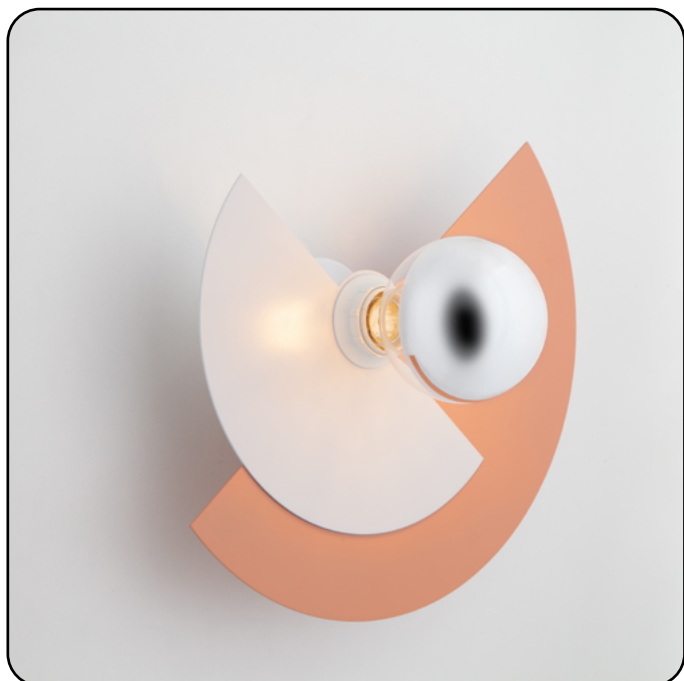

TURANGii

657135.70.01

Diameter:	35 cm
Lampholder / Socket:	E27
Number of light sources:	1
Max. wattage:	60 W (watts)
Voltage:	230 V (volt)
Material:	metal
Color:	peachy / white
Lamp included:	no
Protection class:	class: IP20