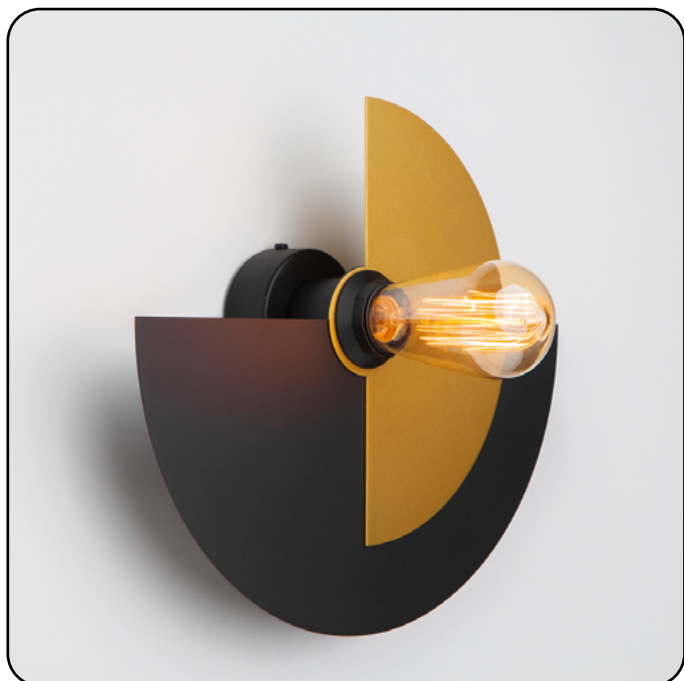

TURANGI

657135.05.12

Diameter:	35 cm
Lampholder / Socket:	E27
Number of light sources:	1
Max. wattage:	60 W (watts)
Voltage:	230 V (volt)
Material:	metal
Color:	black / gold
Lamp included:	no
Protection class:	IP20