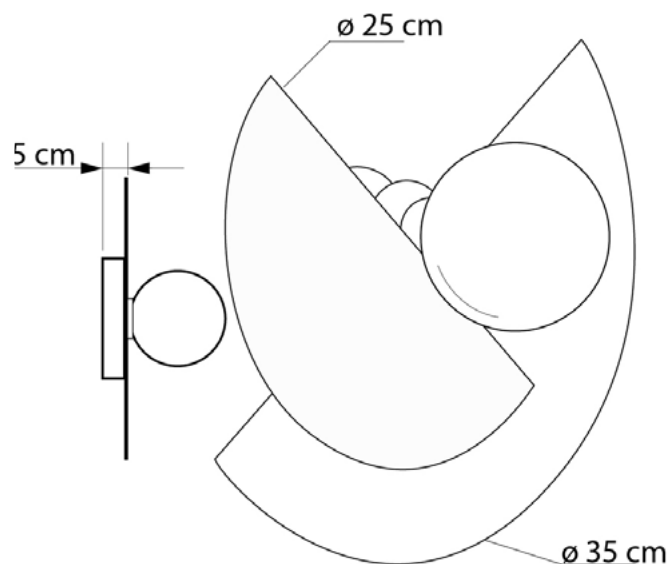

TURANGI

657135.05.12

Diameter:	35 cm
Lampholder / Socket:	E27
Number of light sources:	1
Max. wattage:	60 W (watts)
Voltage:	230 V (volt)
Material:	metal
Color:	black / gold
Lamp included:	no
Protection class:	IP20