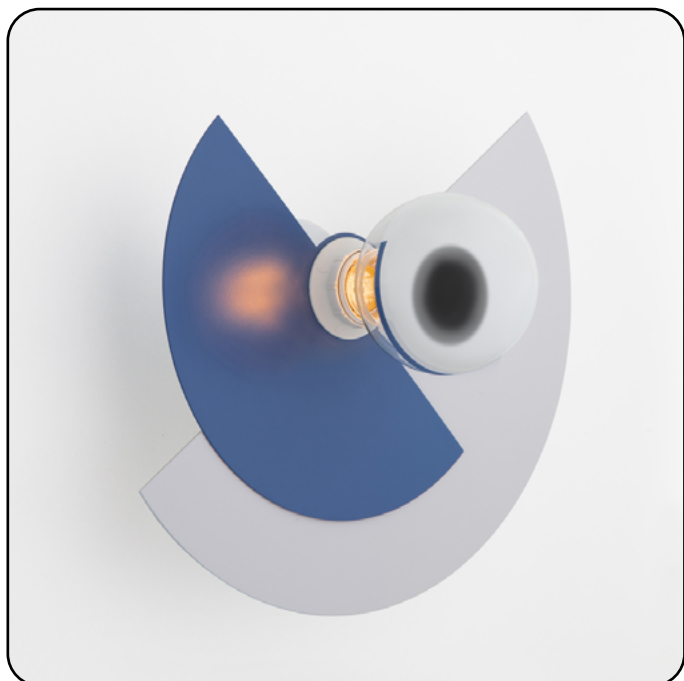

TURANGii

657135.OI.29

Diameter:	35 cm
Lampholder / Socket:	E27
Number of light sources:	1
Max. wattage:	60 W (watts)
Voltage:	230 V (volt)
Material:	metal
Color:	white / blue
Lamp included:	no
Protection class:	class: IP20