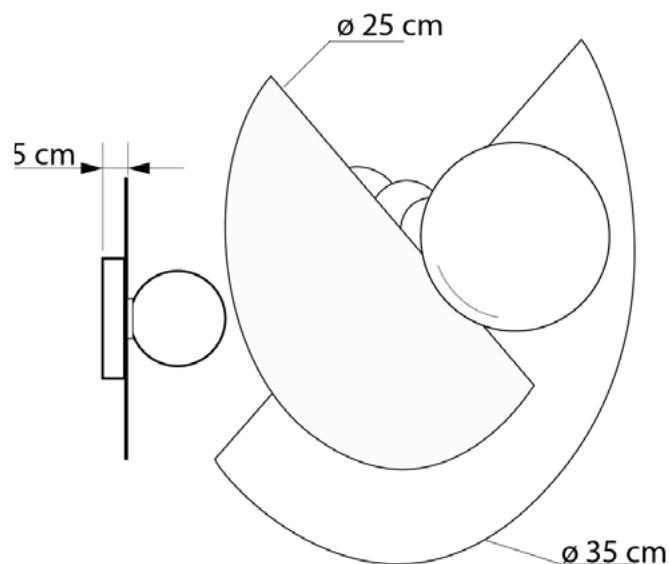

TURANGii

657135.OI.29

Diameter:	35 cm
Lampholder / Socket:	E27
Number of light sources:	1
Max. wattage:	60 W (watts)
Voltage:	230 V (volt)
Material:	metal
Color:	white / blue
Lamp included:	no
Protection class:	class: IP20