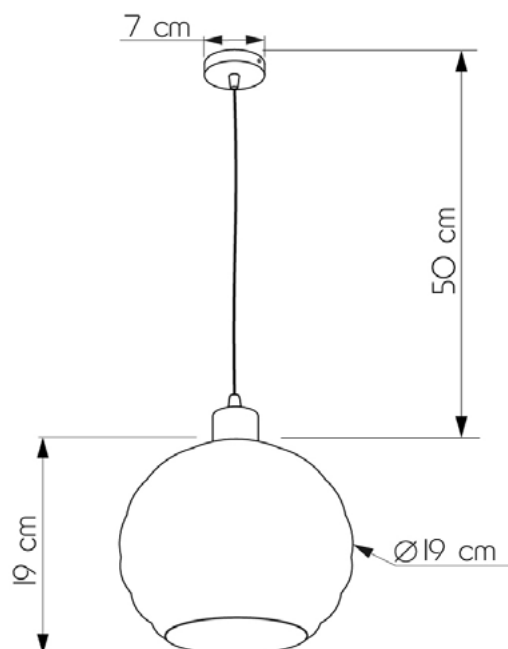

GLASS BEEHIVE

656119.22.23

Height:	50 cm
Diameter of lampshade:	19 cm
Height of lampshade:	19 cm
Lampholder / Socket:	E27
Number of light sources:	1
Max. wattage:	60W (watts)
Voltage:	220 V (volt)
Material:	metal/glass
Color:	silver / honey color
Lamp included:	no
Protection class:	IP20