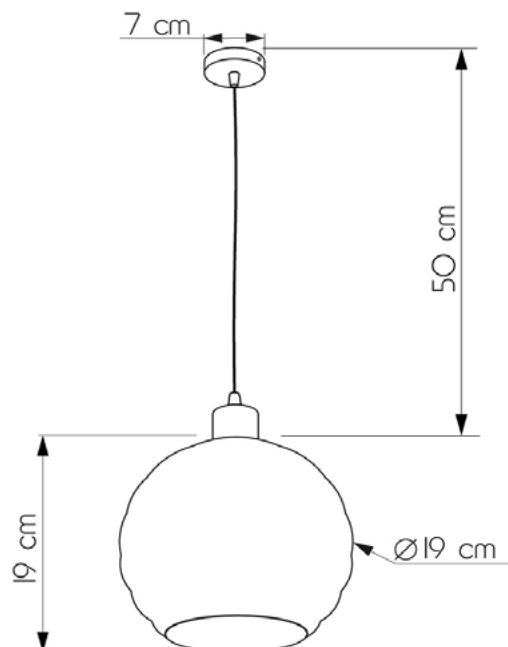

GLASS BEEHIVE

656119.12.23

Height:	50 cm
Diameter of lampshade:	19 cm
Height of lampshade:	19 cm
Lampholder / Socket:	E27
Number of light sources:	1
Max. wattage:	60W (watts)
Voltage:	220 V (volt)
Material:	metal/glass
Color:	gold / honey color
Lamp included:	no
Protection class:	IP20