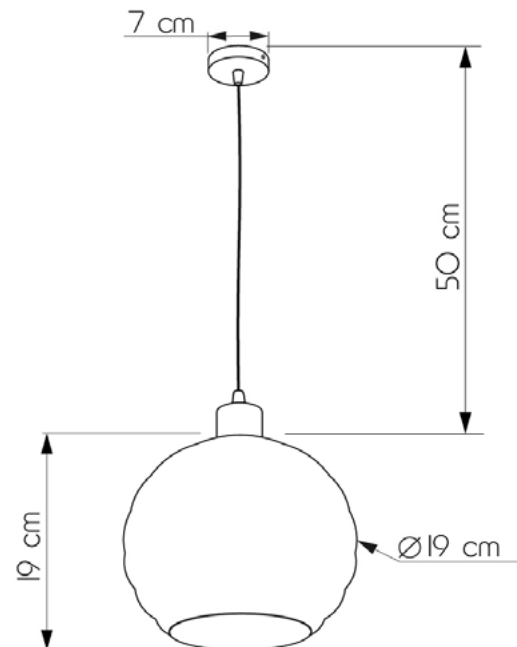

GLASS BEEHIVE

656119.05.23

Height:	50 cm
Diameter of lampshade:	19 cm
Height of lampshade:	19 cm
Lampholder / Socket:	E27
Number of light sources:	1
Max. wattage:	60W (watts)
Voltage:	220 V (volt)
Material:	metal/glass
Color:	black / honey color
Lamp included:	no
Protection class:	IP20