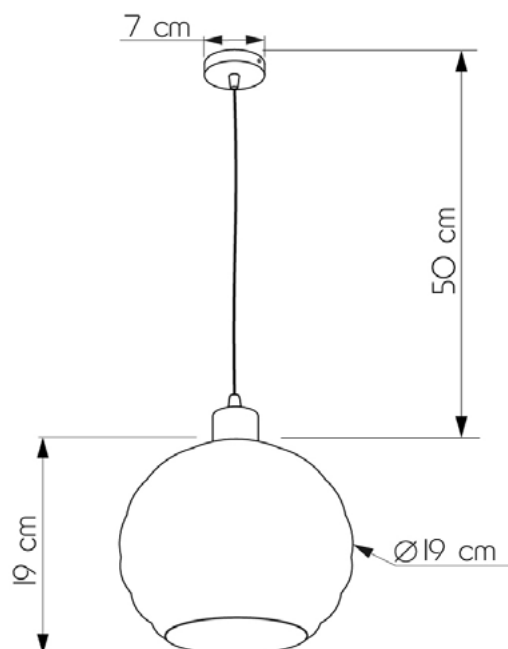

GLASS BEEHIVE

656119.01.23

Height:	50 cm
Diameter of lampshade:	19 cm
Height of lampshade:	19 cm
Lampholder / Socket:	E27
Number of light sources:	1
Max. wattage:	60W (watts)
Voltage:	220 V (volt)
Material:	metal/glass
Color:	white / honey color
Lamp included:	no
Protection class:	IP20