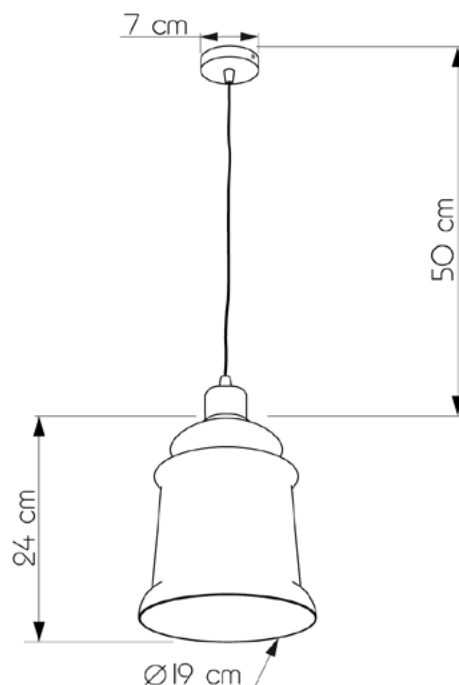

BELL

655124.22.23

Height:	50 cm
Diameter of lampshade:	19 cm
Height of lampshade:	24 cm
Lampholder / Socket:	E27
Number of light sources:	1
Max. wattage:	60W (watts)
Voltage:	220 V (volt)
Material:	metal/glass
Color:	silver / honey color
Lamp included:	no
Protection class:	IP20