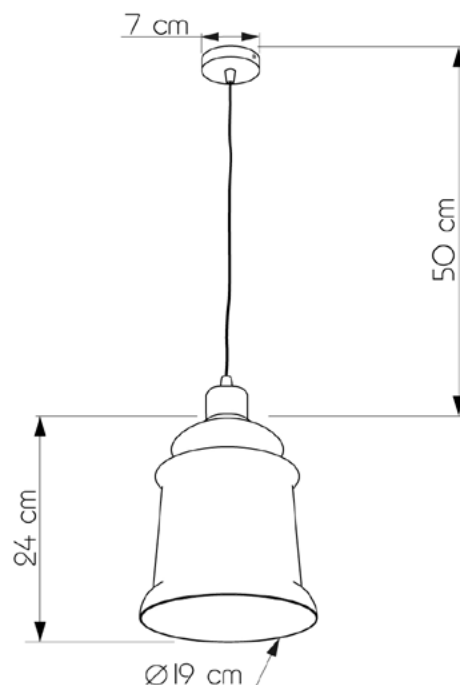

BELL

655124.12.23

Height:	50 cm
Diameter of lampshade:	19 cm
Height of lampshade:	24 cm
Lampholder / Socket:	E27
Number of light sources:	1
Max. wattage:	60W (watts)
Voltage:	220 V (volt)
Material:	metal/glass
Color:	gold / honey color
Lamp included:	no
Protection class:	IP20