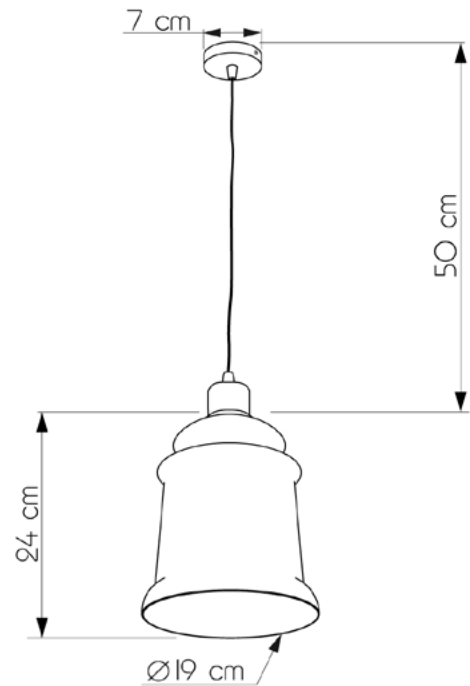

BELL

655124.05.23

Height:	50 cm
Diameter of lampshade:	19 cm
Height of lampshade:	24 cm
Lampholder / Socket:	E27
Number of light sources:	1
Max. wattage:	60W (watts)
Voltage:	220 V (volt)
Material:	metal/glass
Color:	black / honey color
Lamp included:	no
Protection class:	IP20