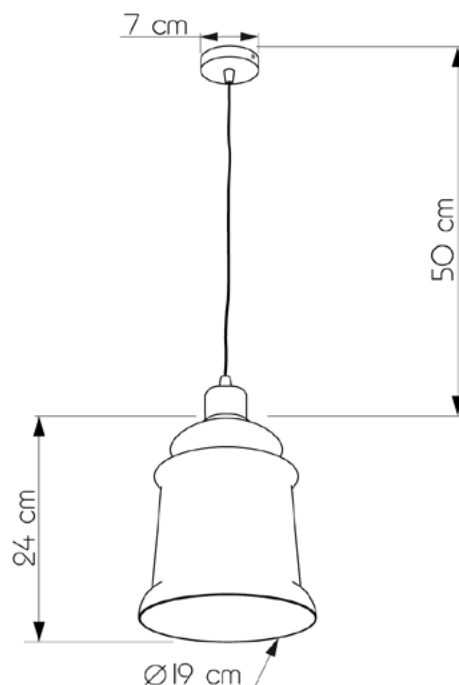

BELL

655124.01.23

Height:	50 cm
Diameter of lampshade:	19 cm
Height of lampshade:	24 cm
Lampholder / Socket:	E27
Number of light sources:	1
Max. wattage:	60W (watts)
Voltage:	220 V (volt)
Material:	metal/glass
Color:	white / honey color
Lamp included:	no
Protection class:	IP20