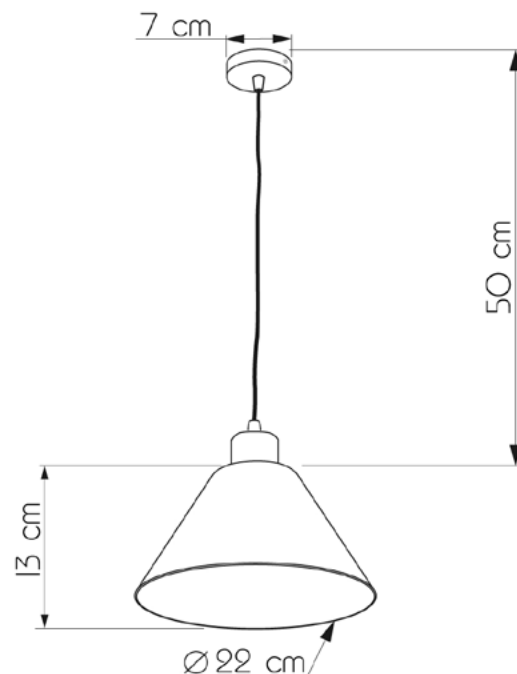

ADELAIDE

654|22.05.01

Height:	50 cm
Diameter of lampshade:	22 cm
Height of lampshade:	13 cm
Lampholder / Socket:	E27
Number of light sources:	1
Max. wattage:	60W (watts)
Voltage:	220 V (volt)
Material:	metal/glass
Color:	black / white
Lamp included:	no
Protection class:	IP20