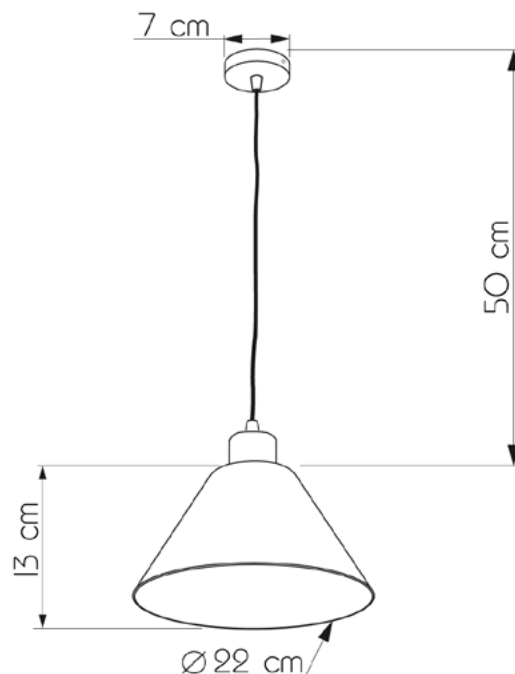

ADELAIDE

654|22.01.01

Height:	50 cm
Diameter of lampshade:	22 cm
Height of lampshade:	13 cm
Lampholder / Socket:	E27
Number of light sources:	1
Max. wattage:	60W (watts)
Voltage:	220 V (volt)
Material:	metal/glass
Color:	white / white
Lamp included:	no
Protection class:	IP20