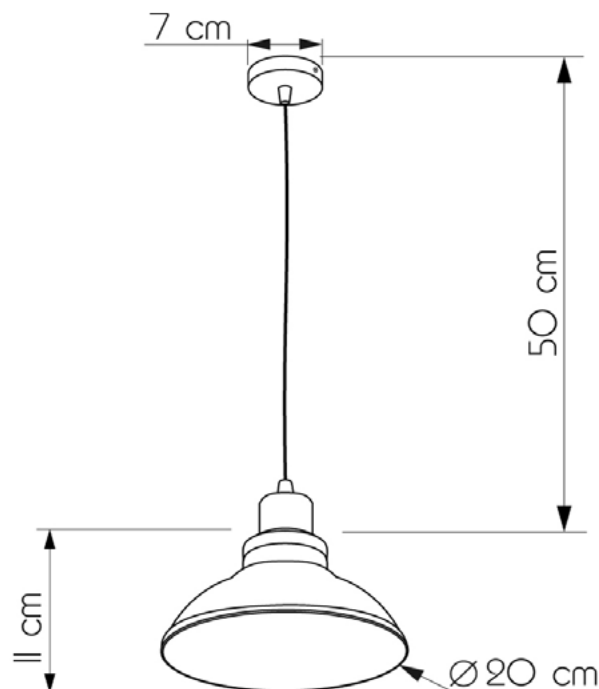

ООСТ

653120.22.69

Height:	50 cm
Diameter of lampshade:	20 cm
Height of lampshade:	11 cm
Lampholder / Socket:	E27
Number of light sources:	1
Max. wattage:	60W (watts)
Voltage:	220 V (volt)
Material:	metal/glass
Color:	silver / black smoke
Lamp included:	no
Protection class:	IP20