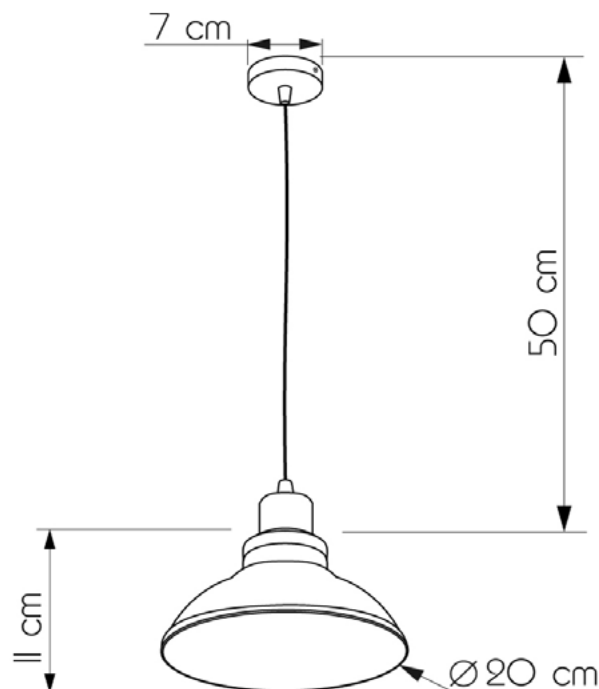

00ST

653120.12.69

Height:	50 cm
Diameter of lampshade:	20 cm
Height of lampshade:	11 cm
Lampholder / Socket:	E27
Number of light sources:	1
Max. wattage:	60W (watts)
Voltage:	220 V (volt)
Material:	metal/glass
Color:	gold / black smoke
Lamp included:	no
Protection class:	IP20