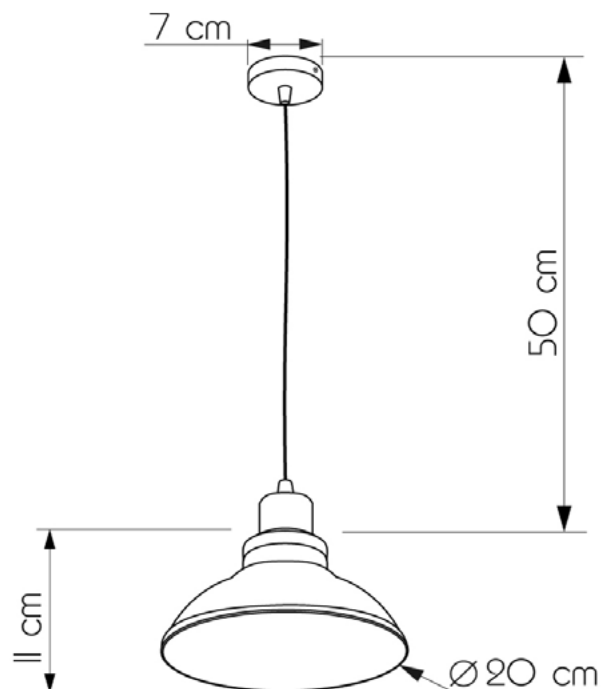

ООСТ

653120.05.69

Height:	50 cm
Diameter of lampshade:	20 cm
Height of lampshade:	11 cm
Lampholder / Socket:	E27
Number of light sources:	1
Max. wattage:	60W (watts)
Voltage:	220 V (volt)
Material:	metal/glass
Color:	black / black smoke
Lamp included:	no
Protection class:	IP20