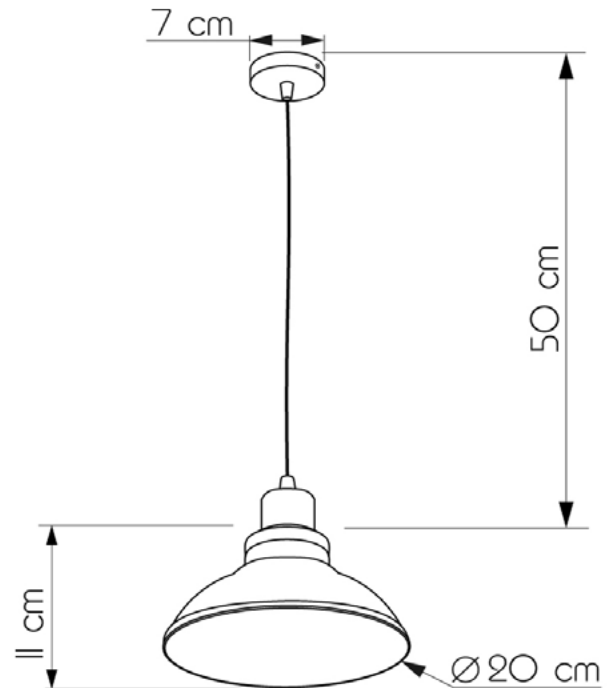

005T

653120.01.69

Height:	50 cm
Diameter of lampshade:	20 cm
Height of lampshade:	11 cm
Lampholder / Socket:	E27
Number of light sources:	1
Max. wattage:	60W (watts)
Voltage:	220 V (volt)
Material:	metal/glass
Color:	white / black smoke
Lamp included:	no
Protection class:	IP20