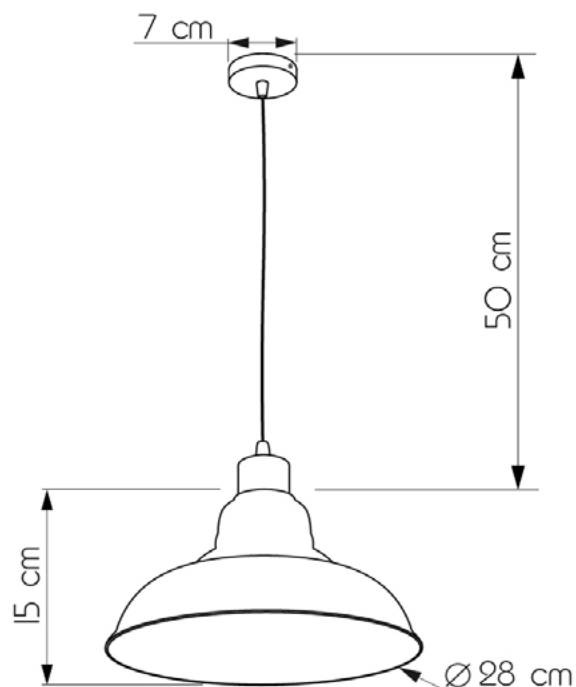

BOISE

652128.22.69

Height:	50 cm
Diameter of lampshade:	28 cm
Height of lampshade:	15 cm
Lampholder / Socket:	E27
Number of light sources:	1
Max. wattage:	60W (watts)
Voltage:	220 V (volt)
Material:	metal/glass
Color:	silver / black smoke
Lamp included:	no
Protection class:	IP20