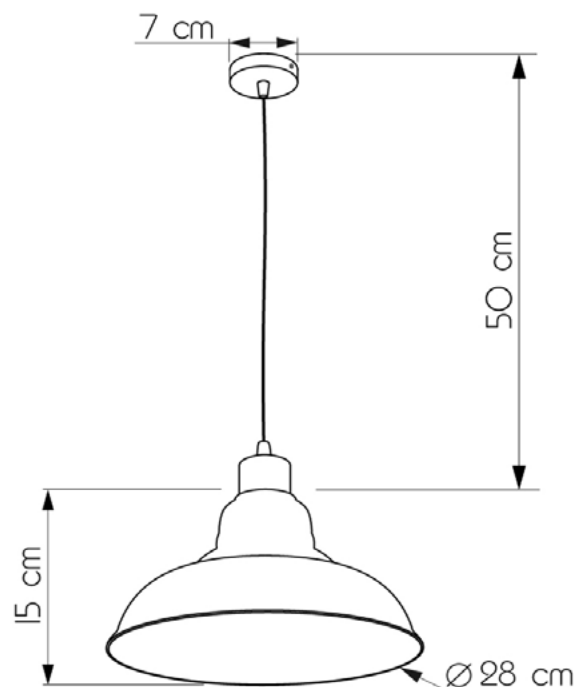

BOISE

652128.22.23

Height:	50 cm
Diameter of lampshade:	28 cm
Height of lampshade:	15 cm
Lampholder / Socket:	E27
Number of light sources:	1
Max. wattage:	60W (watts)
Voltage:	220 V (volt)
Material:	metal/glass
Color:	silver/ honey color
Lamp included:	no
Protection class:	IP20