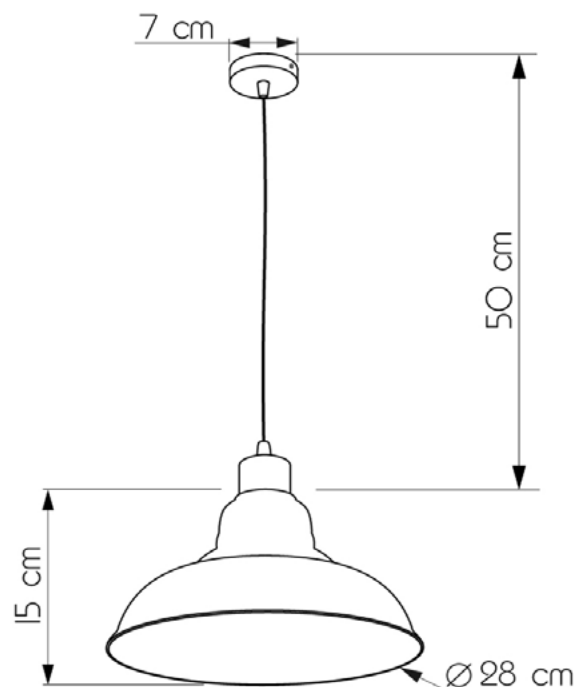

BOISE

652128.12.69

Height:	50 cm
Diameter of lampshade:	28 cm
Height of lampshade:	15 cm
Lampholder / Socket:	E27
Number of light sources:	1
Max. wattage:	60W (watts)
Voltage:	220 V (volt)
Material:	metal/glass
Color:	gold / black smoke
Lamp included:	no
Protection class:	IP20