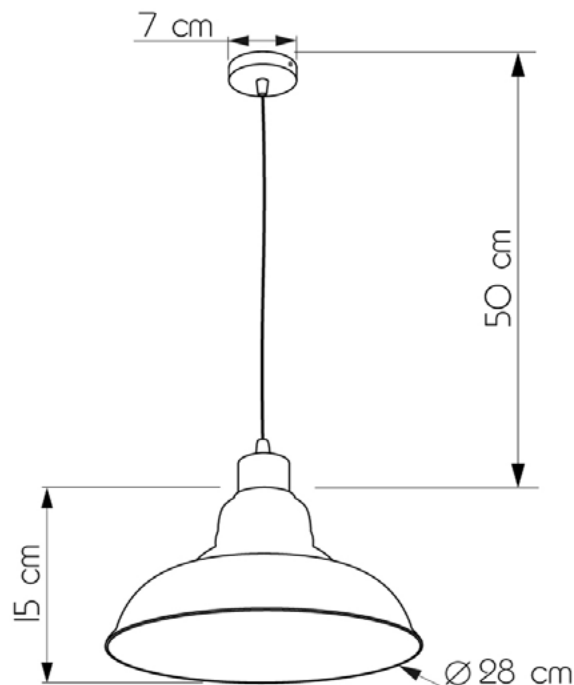

BOISE

652128.12.23

Height:	50 cm
Diameter of lampshade:	28 cm
Height of lampshade:	15 cm
Lampholder / Socket:	E27
Number of light sources:	1
Max. wattage:	60W (watts)
Voltage:	220 V (volt)
Material:	metal/glass
Color:	gold / honey color
Lamp included:	no
Protection class:	IP20