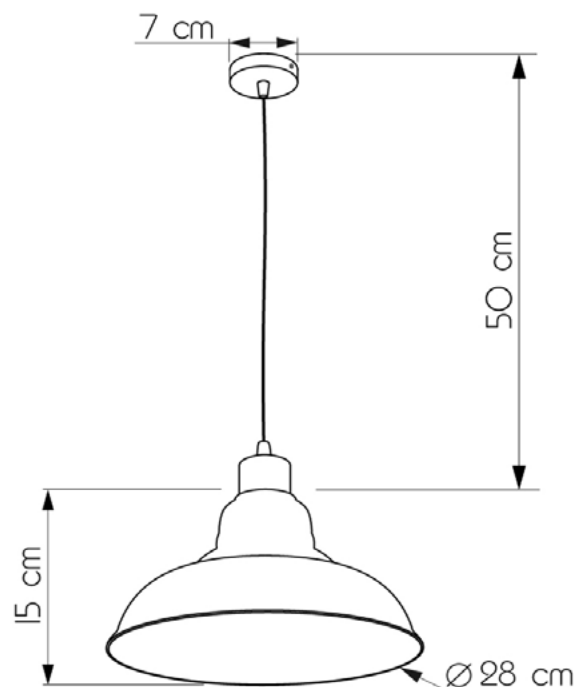

BOISE

652128.05.69

Height:	50 cm
Diameter of lampshade:	28 cm
Height of lampshade:	15 cm
Lampholder / Socket:	E27
Number of light sources:	1
Max. wattage:	60W (watts)
Voltage:	220 V (volt)
Material:	metal/glass
Color:	black / black smoke
Lamp included:	no
Protection class:	IP20