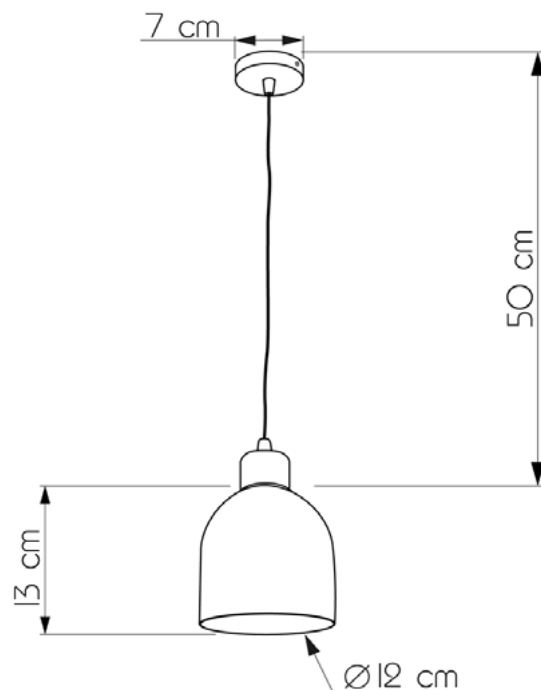

BELO

650113.05.69

Height:	50 cm
Diameter of lampshade:	12 cm
Height of lampshade:	13 cm
Lampholder / Socket:	E27
Number of light sources:	1
Max. wattage:	60W (watts)
Voltage:	220 V (volt)
Material:	metal/glass
Color:	black / black smoke
Lamp included:	no
Protection class:	IP20