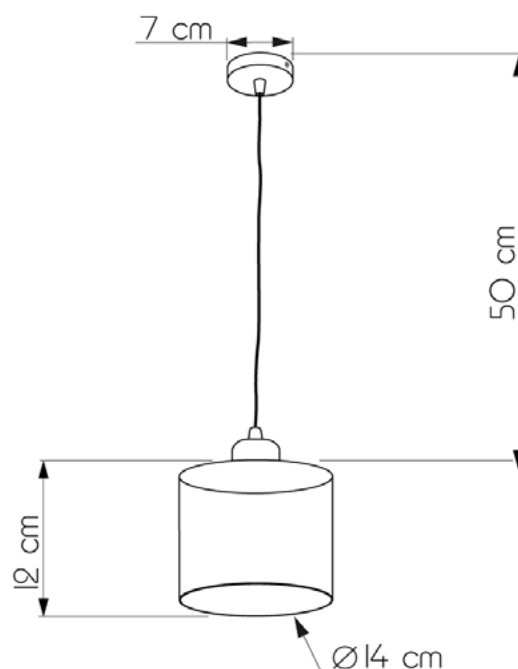

JURBISE

649112.22.69

Height:	50 cm
Diameter of lampshade:	14 cm
Height of lampshade:	12 cm
Lampholder / Socket:	E27
Number of light sources:	1
Max. wattage:	60W (watts)
Voltage:	220 V (volt)
Material:	metal/glass
Color:	silver / black smoke
Lamp included:	no
Protection class:	IP20