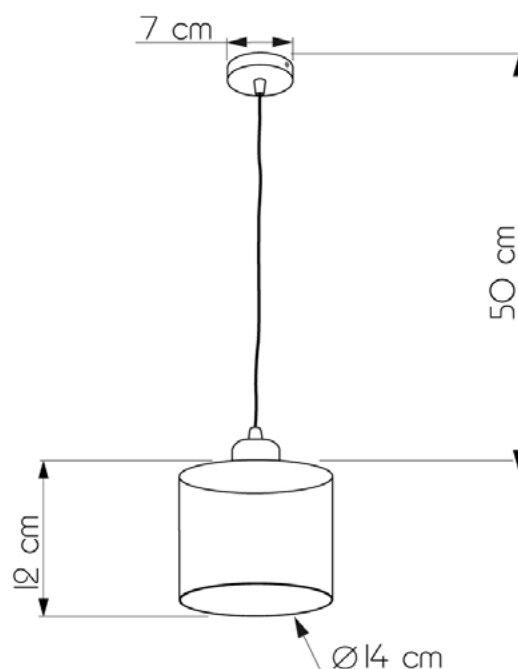

JURBISE

649112.22.23

Height:	50 cm
Diameter of lampshade:	14 cm
Height of lampshade:	12 cm
Lampholder / Socket:	E27
Number of light sources:	1
Max. wattage:	60W (watts)
Voltage:	220 V (volt)
Material:	metal/glass
Color:	silver / honey color
Lamp included:	no
Protection class:	IP20