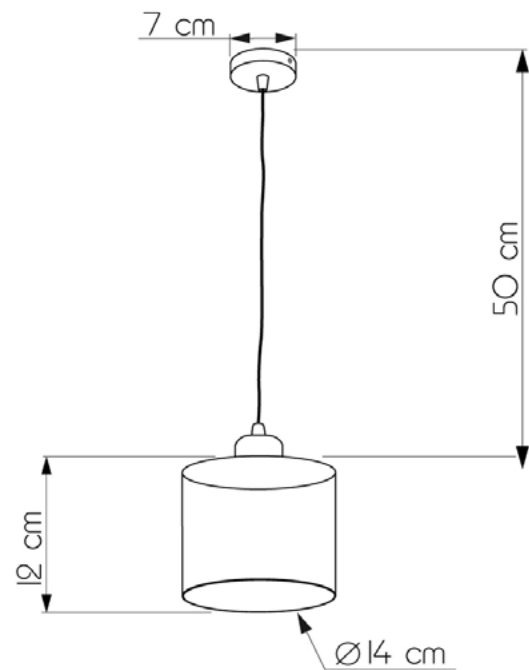

JURBISE

649112.12.69

Height:	50 cm
Diameter of lampshade:	14 cm
Height of lampshade:	12 cm
Lampholder / Socket:	E27
Number of light sources:	1
Max. wattage:	60W (watts)
Voltage:	220 V (volt)
Material:	metal/glass
Color:	gold / black smoke
Lamp included:	no
Protection class:	IP20