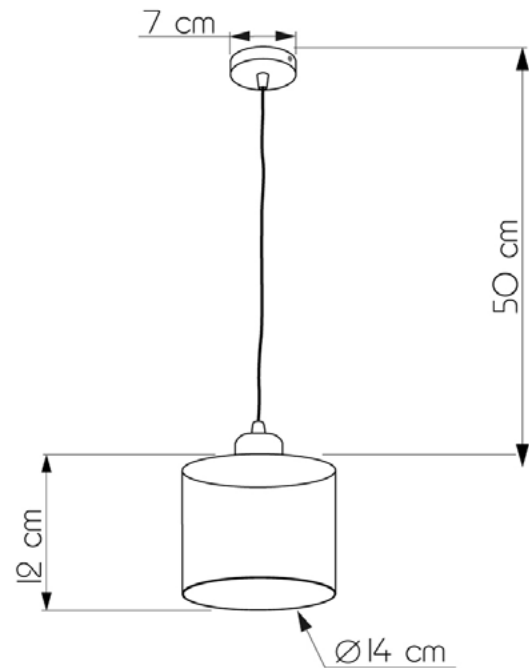

JURBISE

649112.12.23

Height:	50 cm
Diameter of lampshade:	14 cm
Height of lampshade:	12 cm
Lampholder / Socket:	E27
Number of light sources:	1
Max. wattage:	60W (watts)
Voltage:	220 V (volt)
Material:	metal/glass
Color:	gold / honey color
Lamp included:	no
Protection class:	IP20