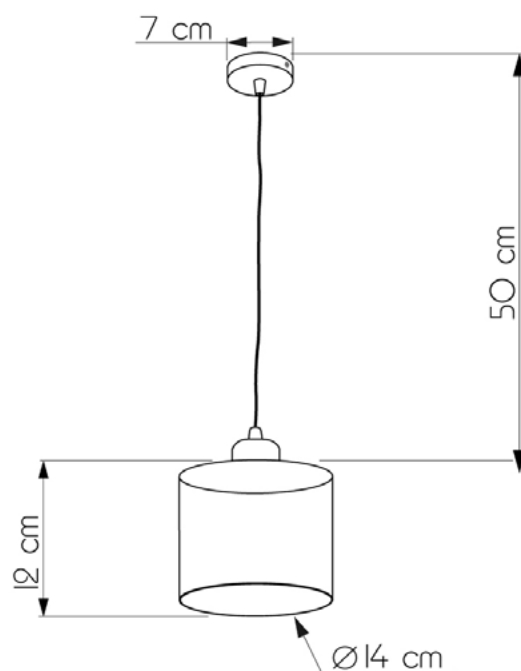

JURBISE

649112.05.69

Height:	50 cm
Diameter of lampshade:	14 cm
Height of lampshade:	12 cm
Lampholder / Socket:	E27
Number of light sources:	1
Max. wattage:	60W (watts)
Voltage:	220 V (volt)
Material:	metal/glass
Color:	black / black smoke
Lamp included:	no
Protection class:	IP20