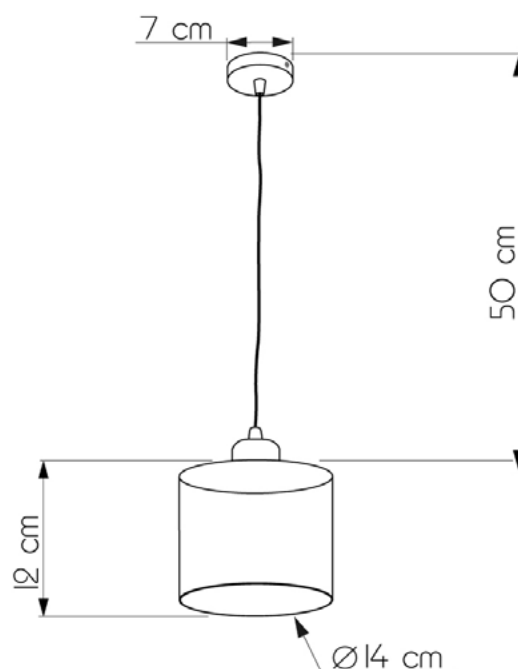

JURBISE

649112.05.23

Height:	50 cm
Diameter of lampshade:	14 cm
Height of lampshade:	12 cm
Lampholder / Socket:	E27
Number of light sources:	1
Max. wattage:	60W (watts)
Voltage:	220 V (volt)
Material:	metal/glass
Color:	black / honey color
Lamp included:	no
Protection class:	IP20