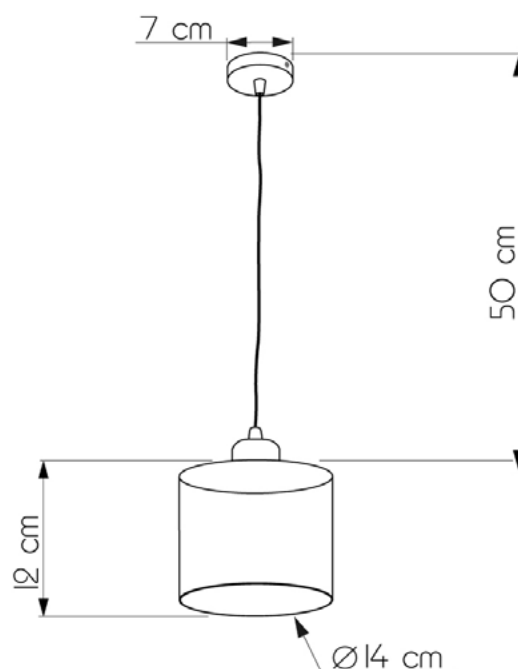

JURBISE

649112.01.69

Height:	50 cm
Diameter of lampshade:	14 cm
Height of lampshade:	12 cm
Lampholder / Socket:	E27
Number of light sources:	1
Max. wattage:	60W (watts)
Voltage:	220 V (volt)
Material:	metal/glass
Color:	white / black smoke
Lamp included:	no
Protection class:	IP20