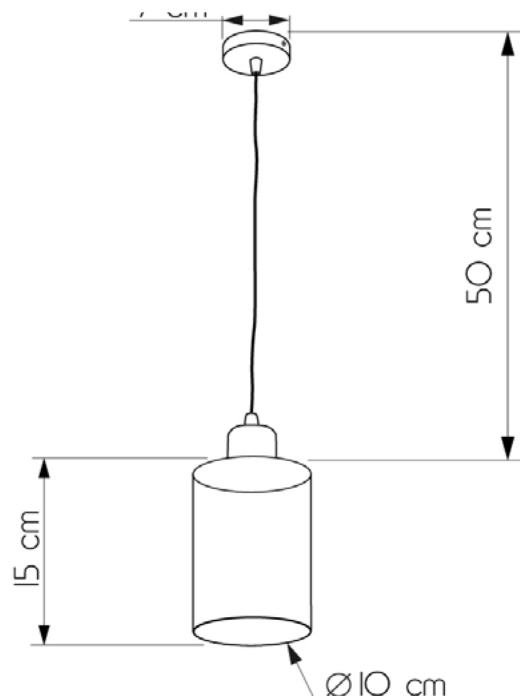

KOCHI

648115.22.69

Height:	50 cm
Diameter of lampshade:	10 cm
Height of lampshade:	15 cm
Lampholder / Socket:	E27
Number of light sources:	1
Max. wattage:	60W (watts)
Voltage:	220 V (volt)
Material:	metal/glass
Color:	silver / black smoke
Lamp included:	no
Protection class:	IP20