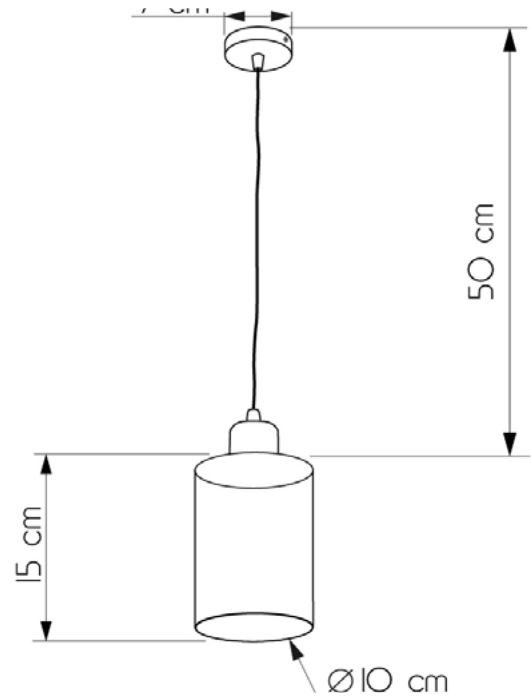

KOCHI

648115.22.23

| | |
|--------------------------|----------------------|
| Height: | 50 cm |
| Diameter of lampshade: | 10 cm |
| Height of lampshade: | 15 cm |
| Lampholder / Socket: | E27 |
| Number of light sources: | 1 |
| Max. wattage: | 60W (watts) |
| Voltage: | 220 V (volt) |
| Material: | metal/glass |
| Color: | silver / honey color |
| Lamp included: | no |
| Protection class: | IP20 |