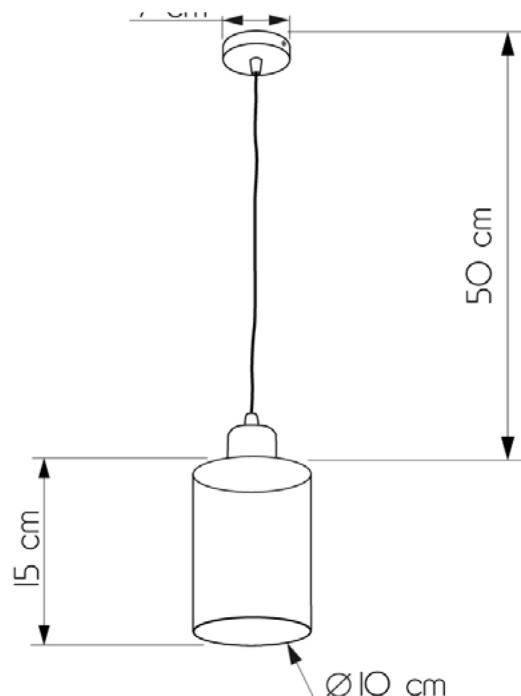

KOCHI

648115.12.69

Height:	50 cm
Diameter of lampshade:	10 cm
Height of lampshade:	15 cm
Lampholder / Socket:	E27
Number of light sources:	1
Max. wattage:	60W (watts)
Voltage:	220 V (volt)
Material:	metal/glass
Color:	gold / black smoke
Lamp included:	no
Protection class:	IP20